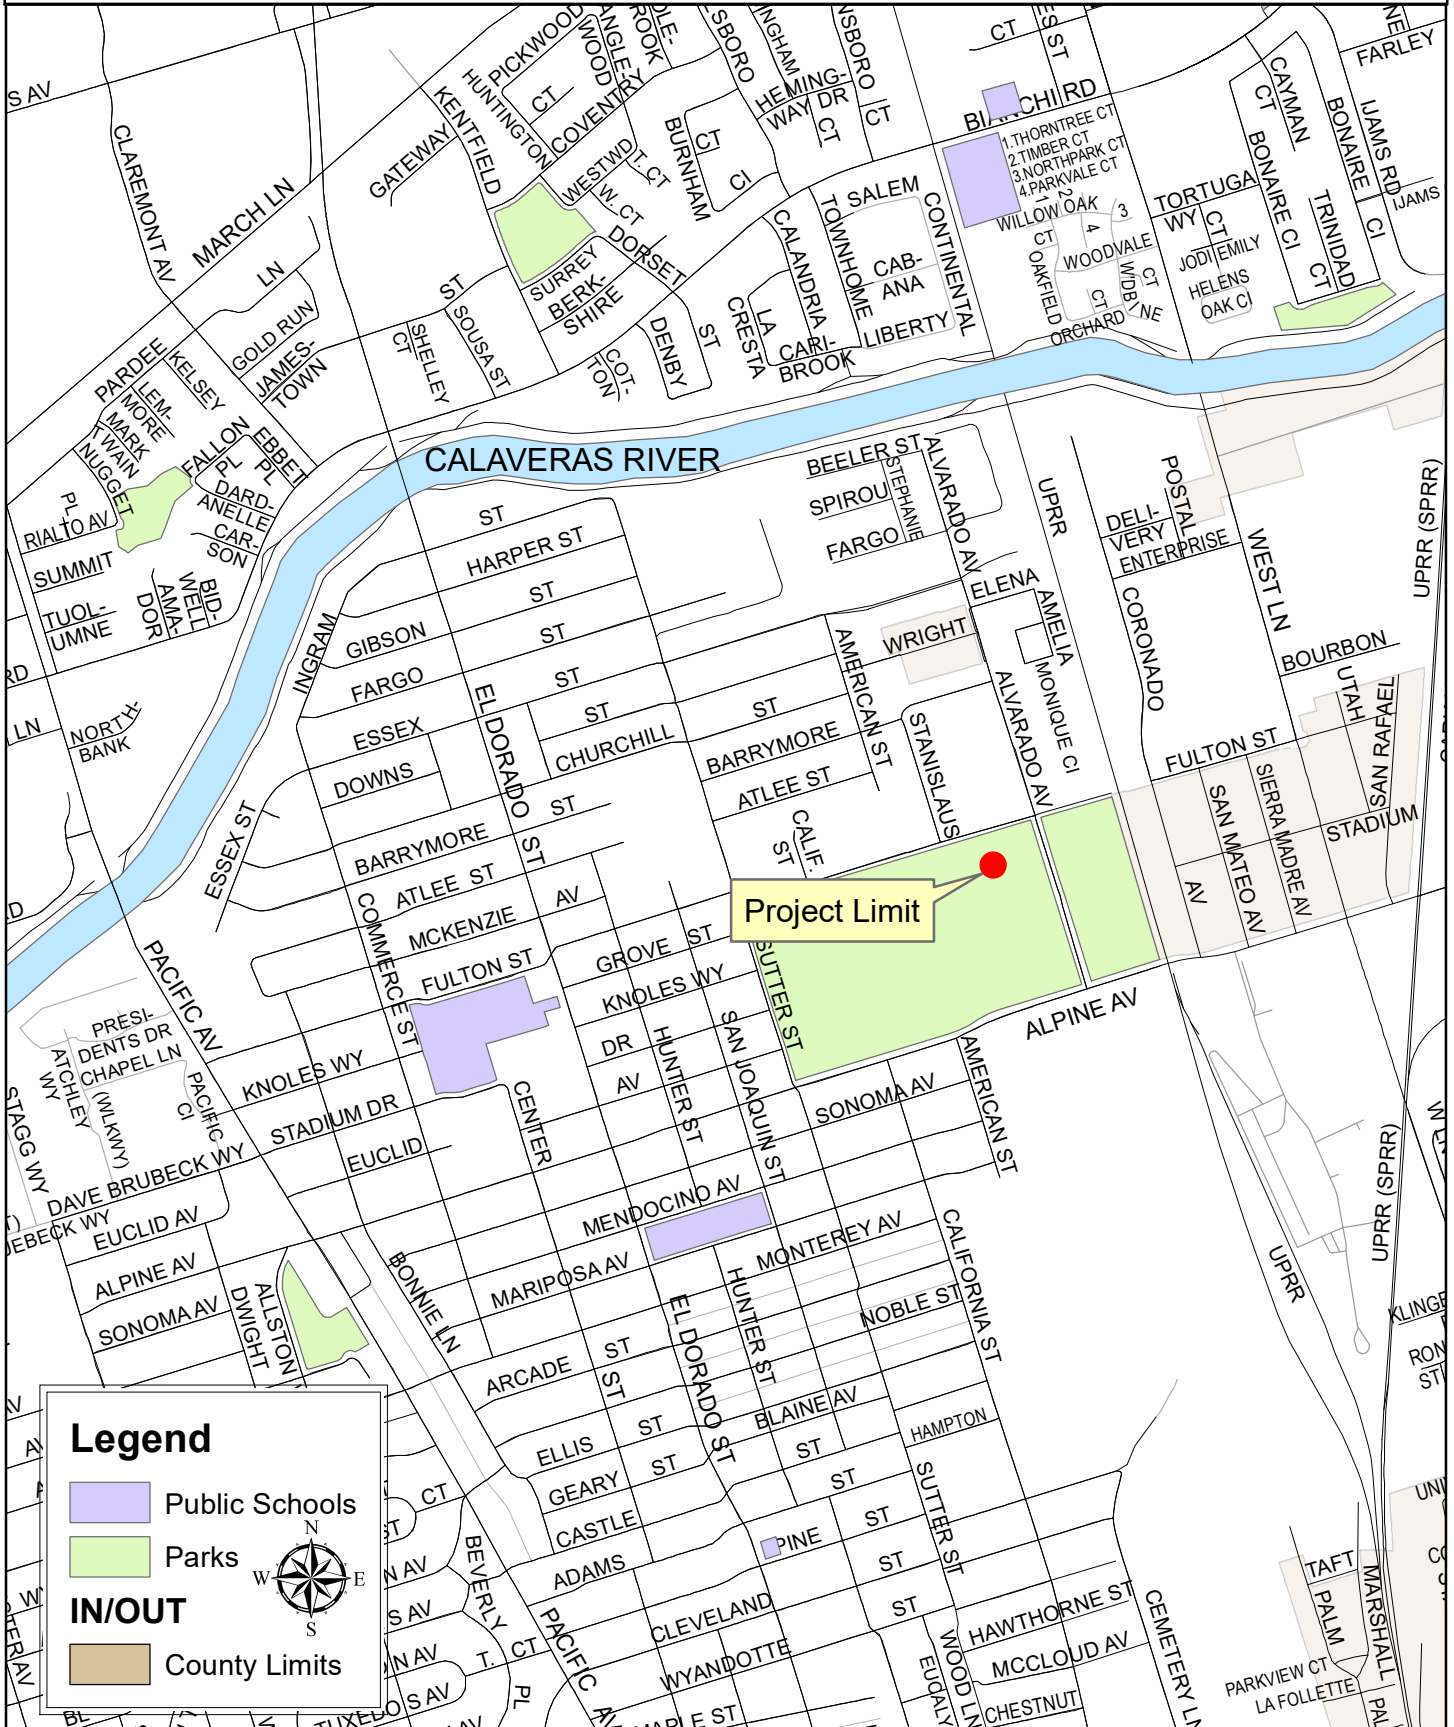

# Vicinity Map

## Oak Park Senior Center Parking Lot Resurfacing, Project No. WD22012

CITY OF STOCKTON  
DEPARTMENT OF PUBLIC WORKS

### Legend

- Public Schools
- Parks
- IN/OUT**
- County Limits

0 0.05 0.1 0.2 0.3 0.4 Miles